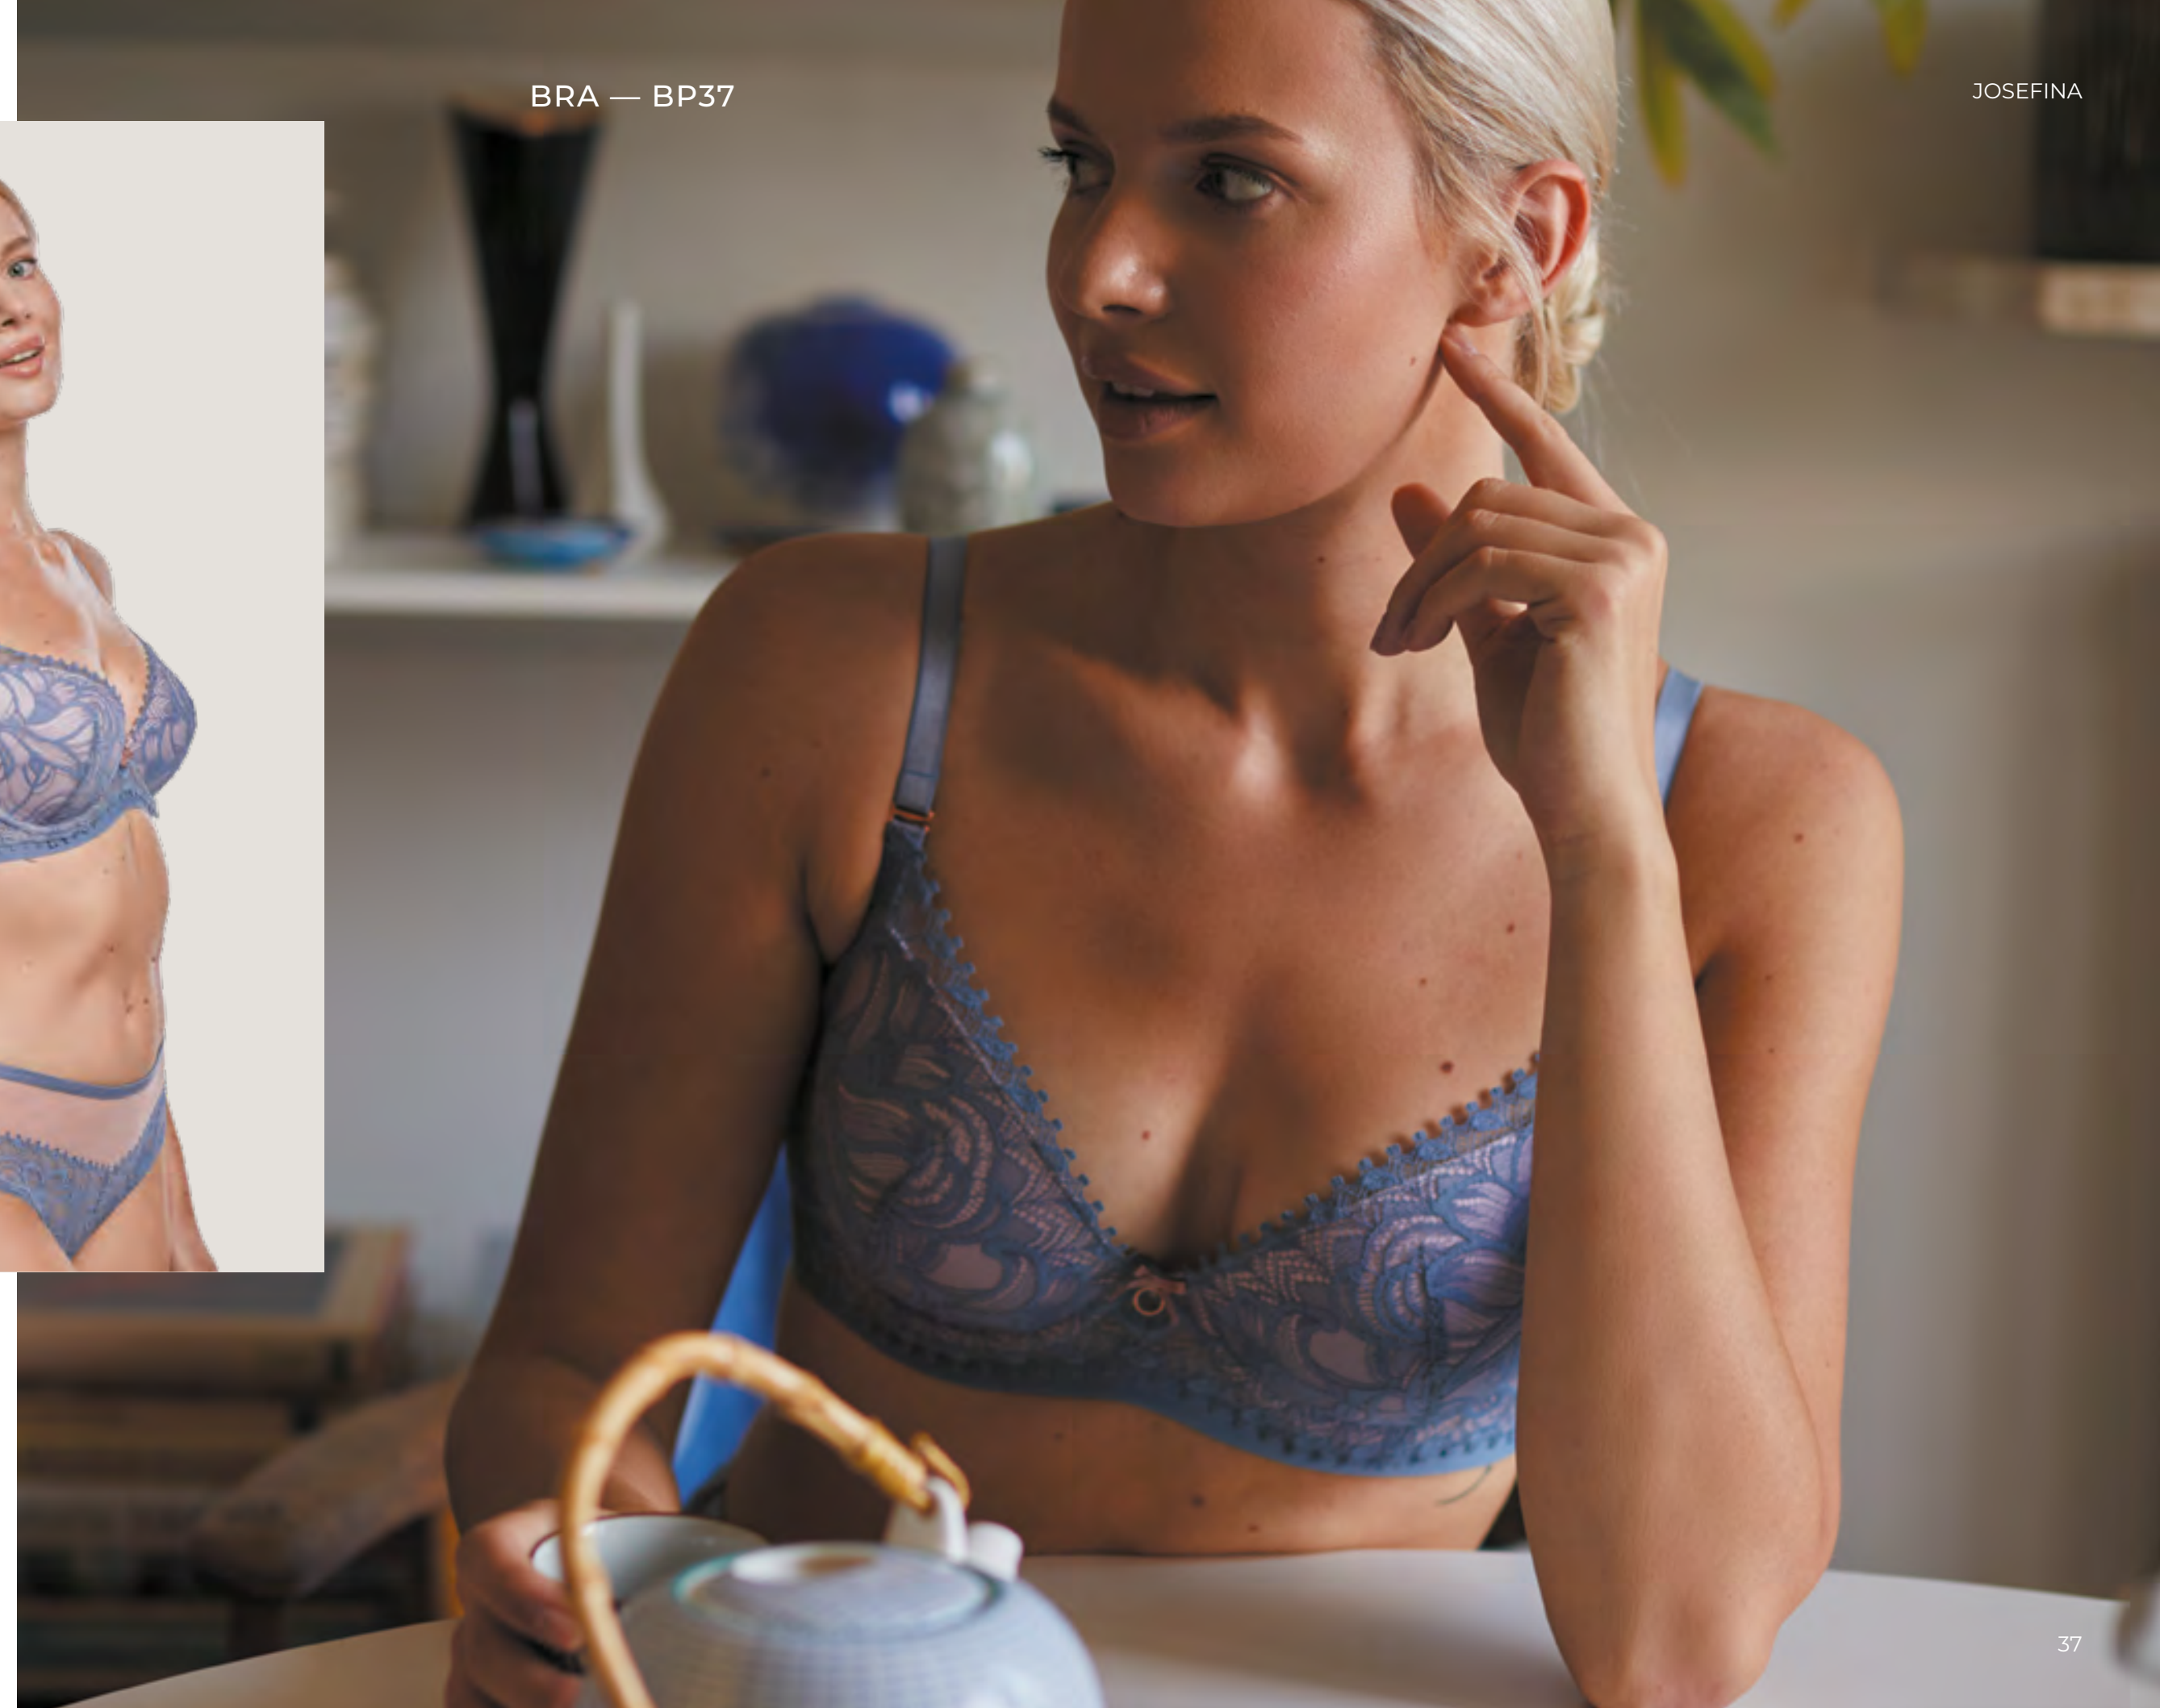

BRA — BP37

JOSEFINA