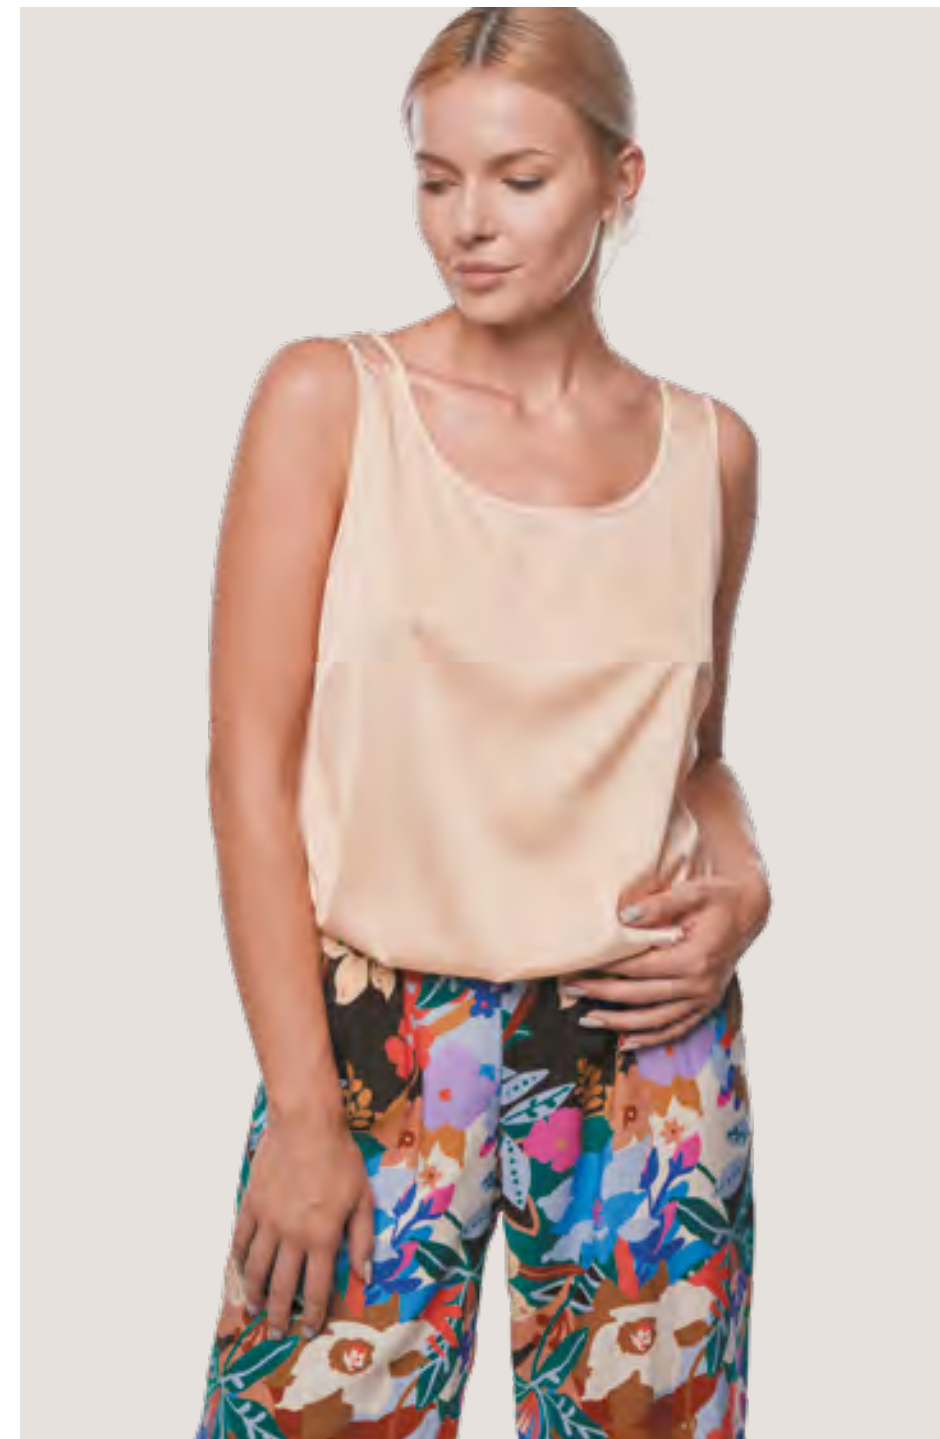

PADDED — BF25

70 DEFGH | 75 CDEFGH | 80 BCDEFG  
 85 BCDEF | 90 BCDE | 95 BCD

SHORTS — DZ32

S | M | L | XL | XXL

ROBE  
— SS04

VISCOZE FABRIC

S | M | L | XL | XXL

PYJAMAS — PX51