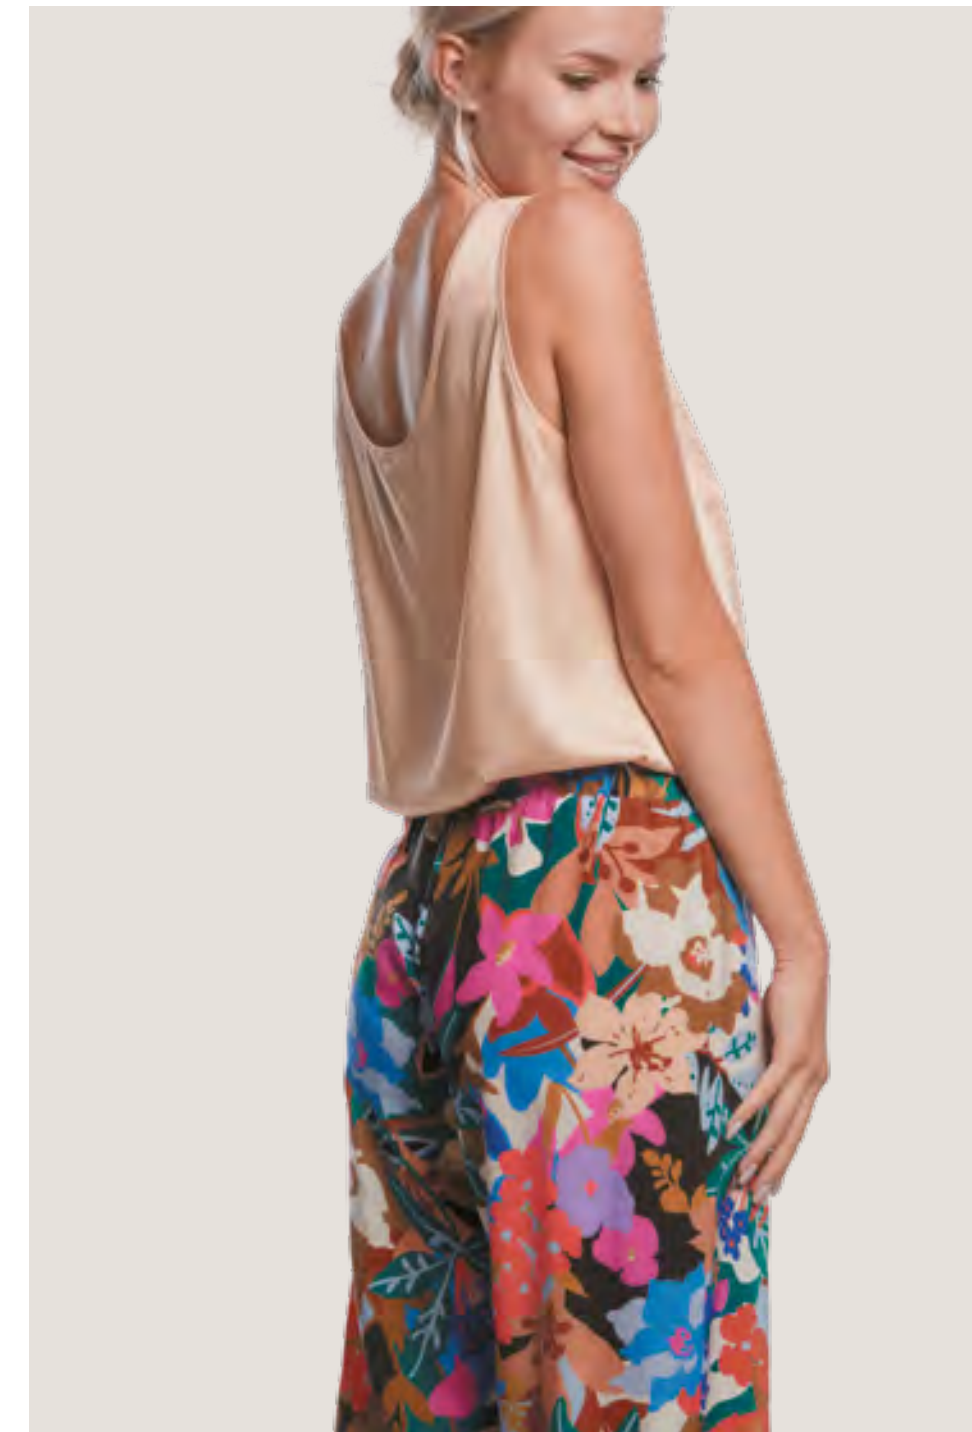

S | M | L | XL | XXL

TOP: VISCOZE SATIN
BOTTOM: VISCOZE FABRIC