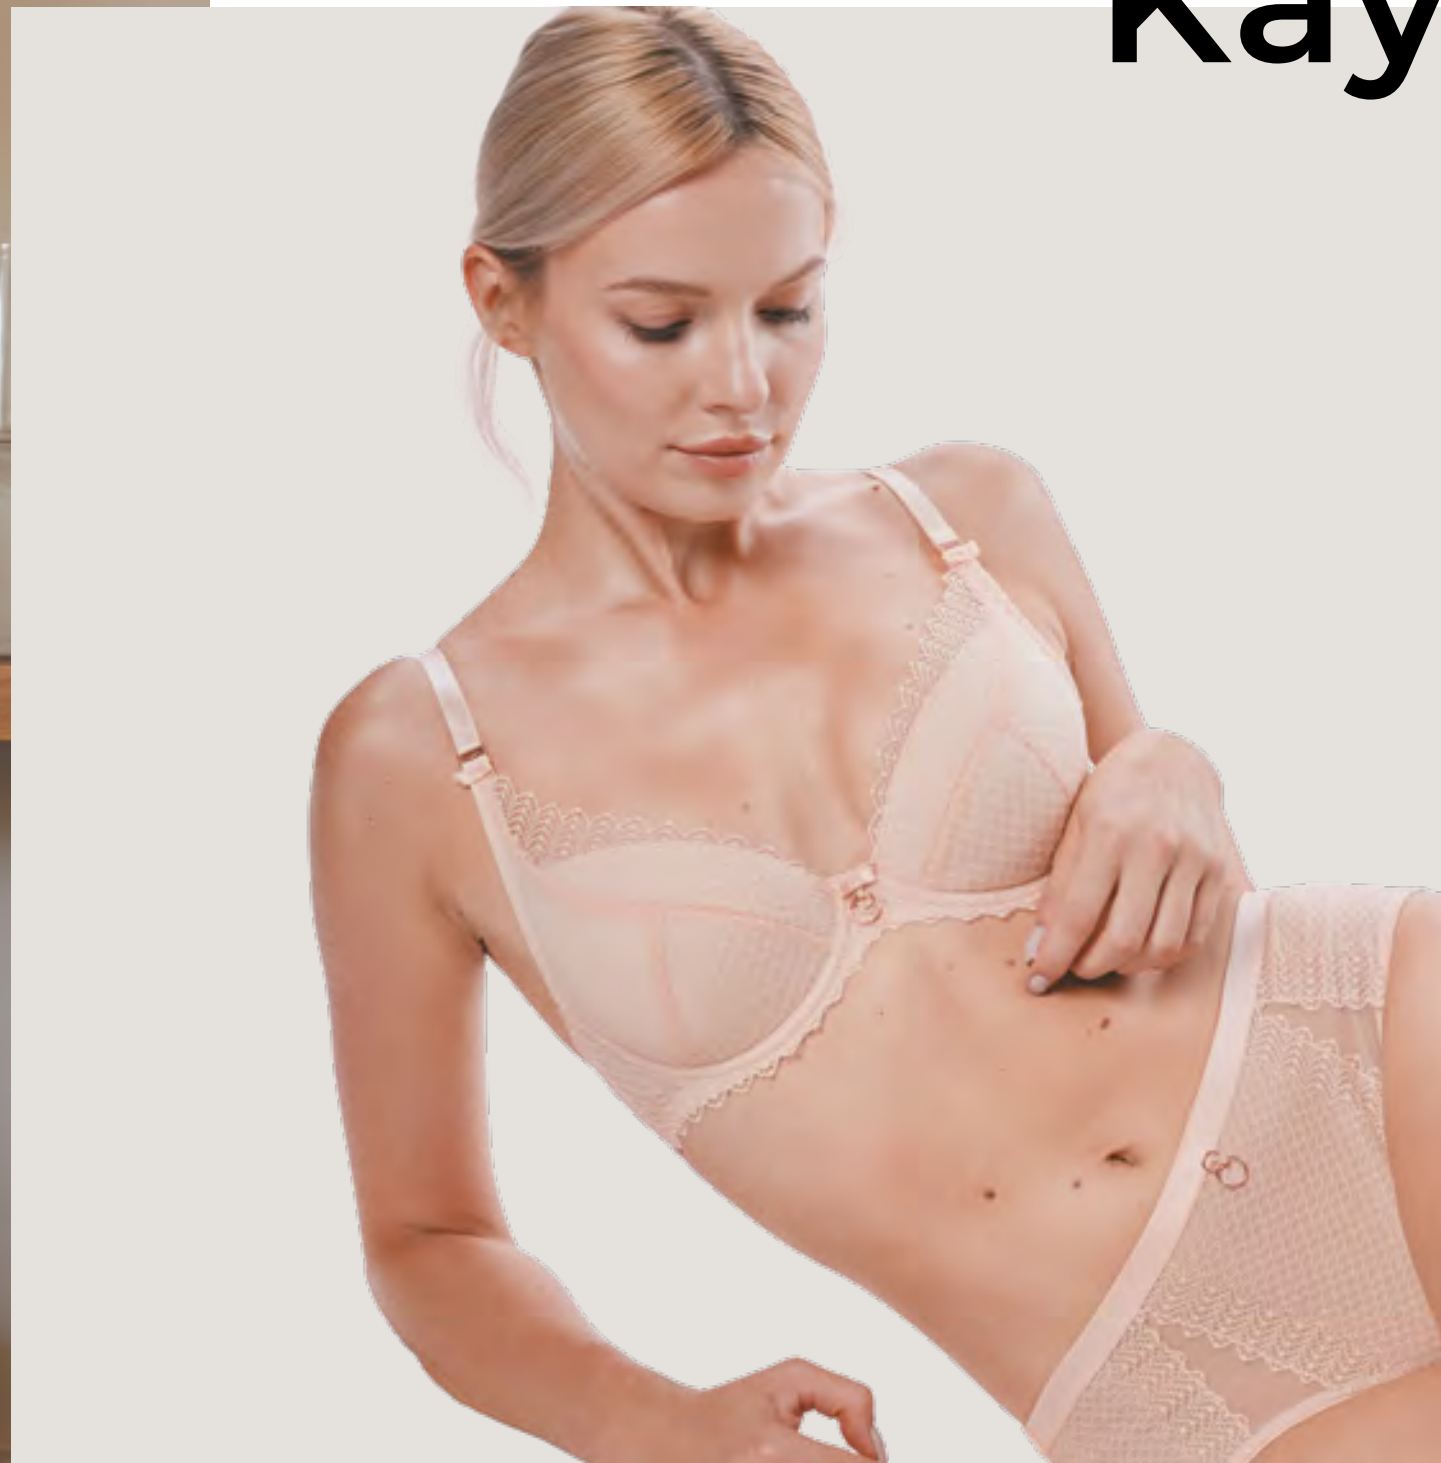

Kayla

PUSH UP
— BP19

65 DEF | 70 BCDEF | 75 BCDE
80 BCD | 85 BC

BRASILIAN BRIEFS
— DB76

S | M | L | XL