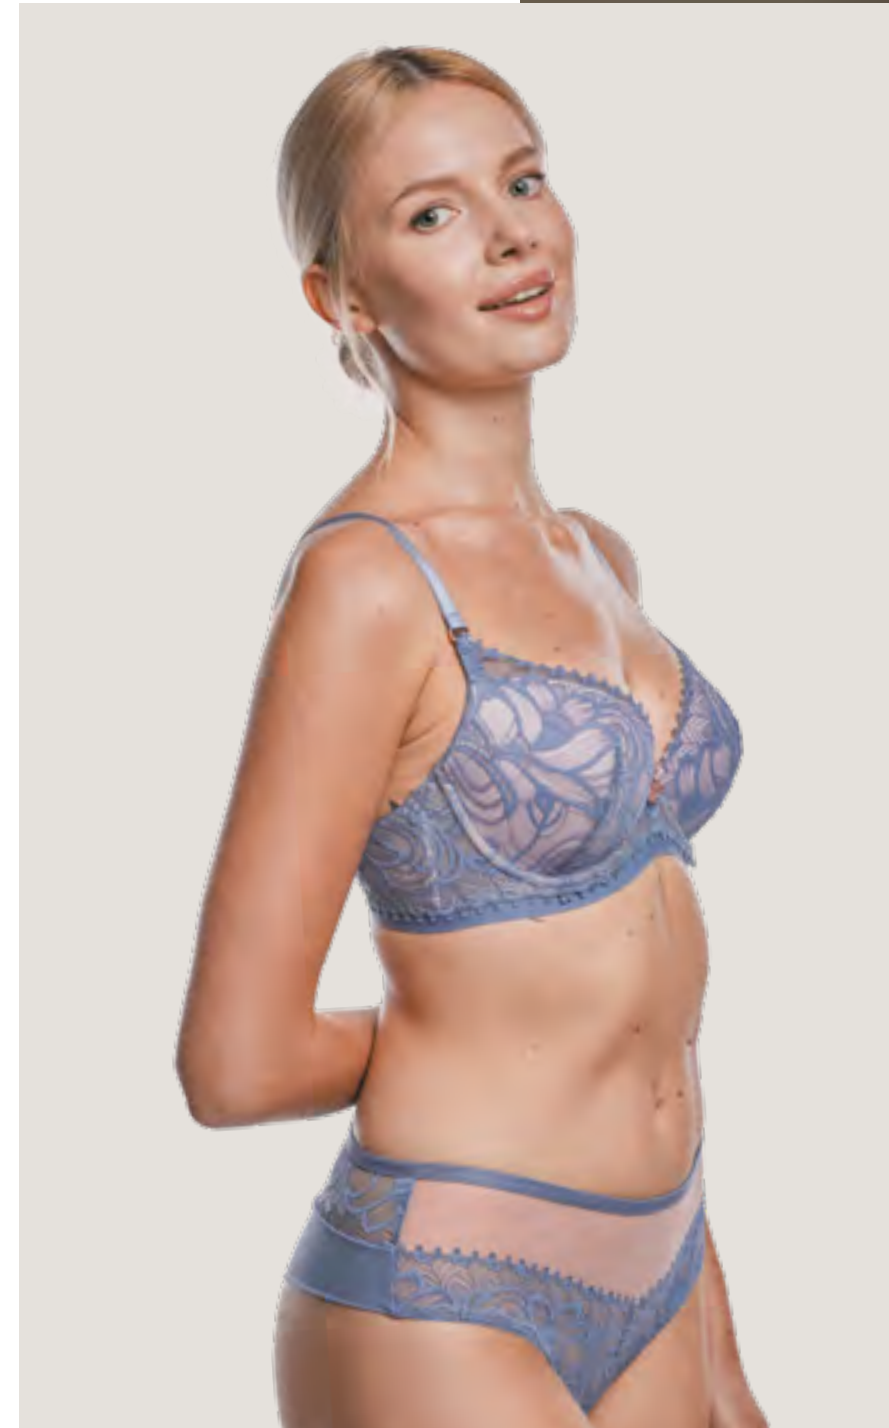

# Josefina

BRASILIAN BRIEFS  
— DB76

S | M | L | XL

PUSH UP  
— BP37

65 DEF | 70 BCDEF

75 BCDE | 80 BCD

85 BC

BRA — BP37